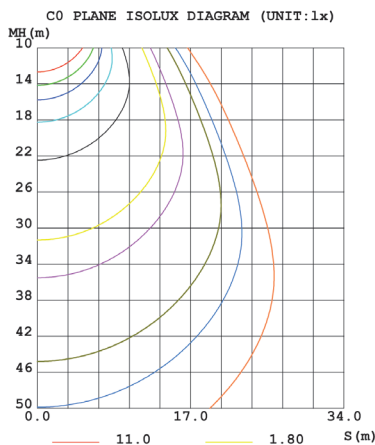

Accessories and options

ULPLSO30xx	On/off
ULPLSO30xx-EM	Remote Emergency Pack
ULPLSO30xx-DALI	DALI Dimmable

xx - Selection of color temperature

Index

Index	Color	RAL
Standard	white	9016

Manual

Photometric IES files

Photometri LDT files