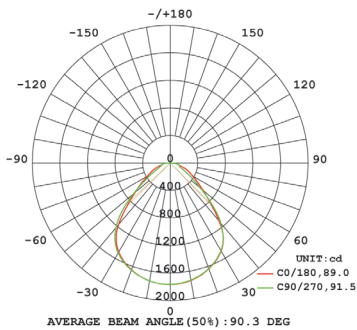

Accessories and options

ULPLSO30xx	On/off
ULPLSO30xx-EM	Remote Emergency Pack
ULPLSO30xx-DALI	DALI Dimmable

xx - Selection of color temperature

Index

Index	Color	RAL
Standard	white	9016

Manual

Photometric IES files

Photometri LDT files